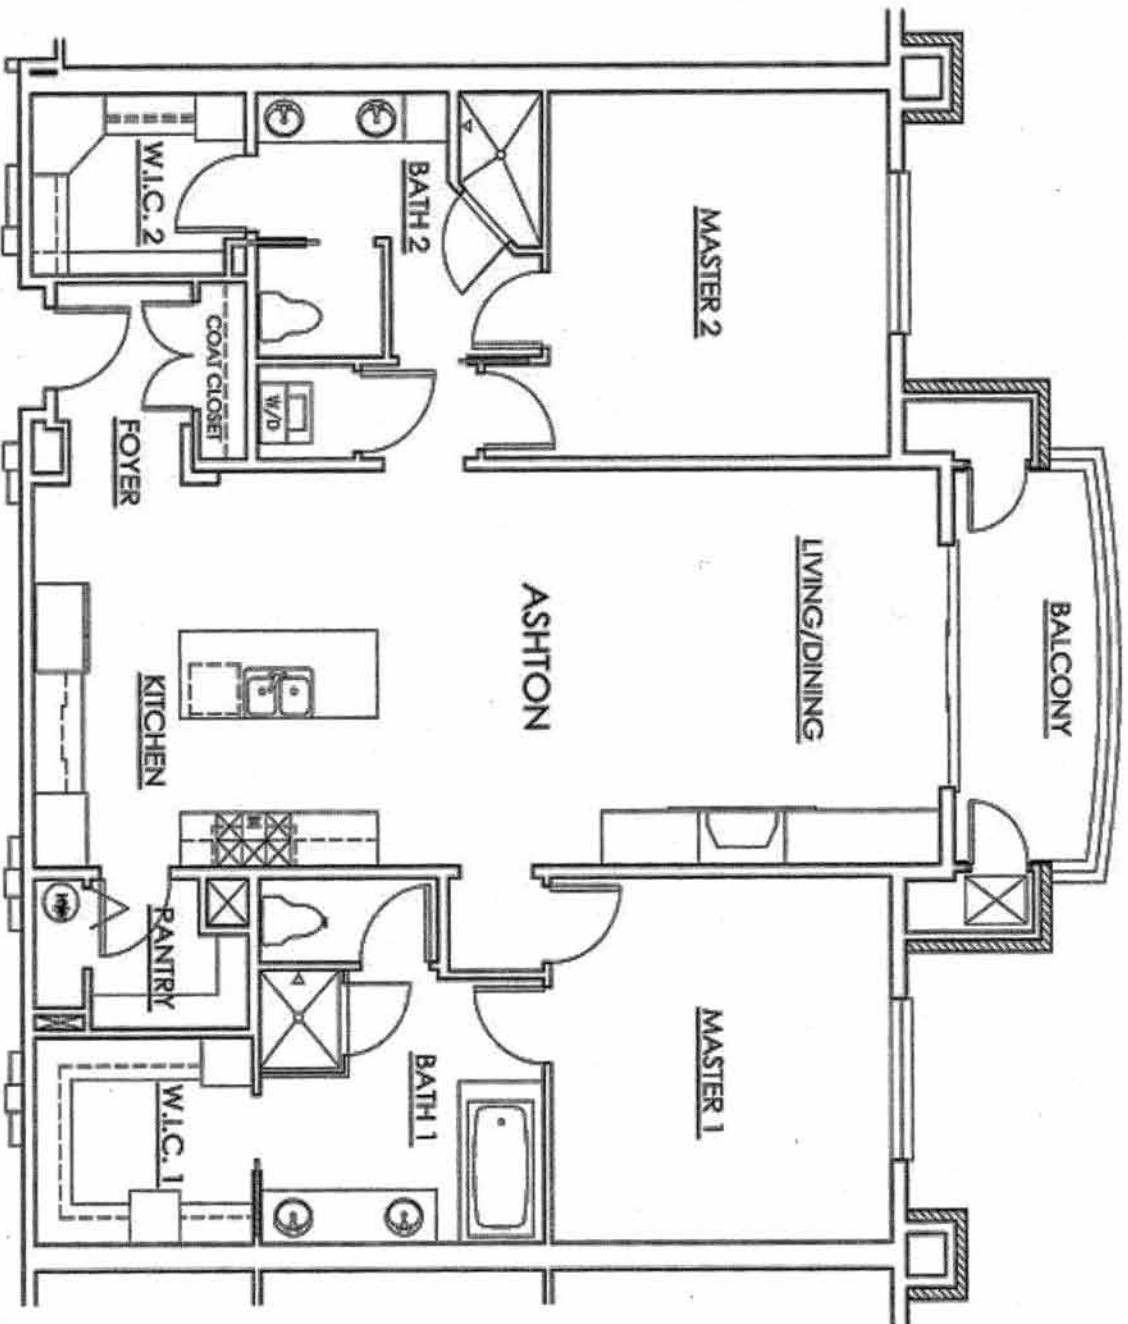

# ASHTON FLOOR PLAN

1600 - 1819 Sq. Ft.

2 Bedrooms - 2 baths

*The Ashton is available in  
the following Units -*

**107, 108, 109, 207, 209,  
211, 306, 307, 309, 310,  
311, 406, 407, 409, 411.**