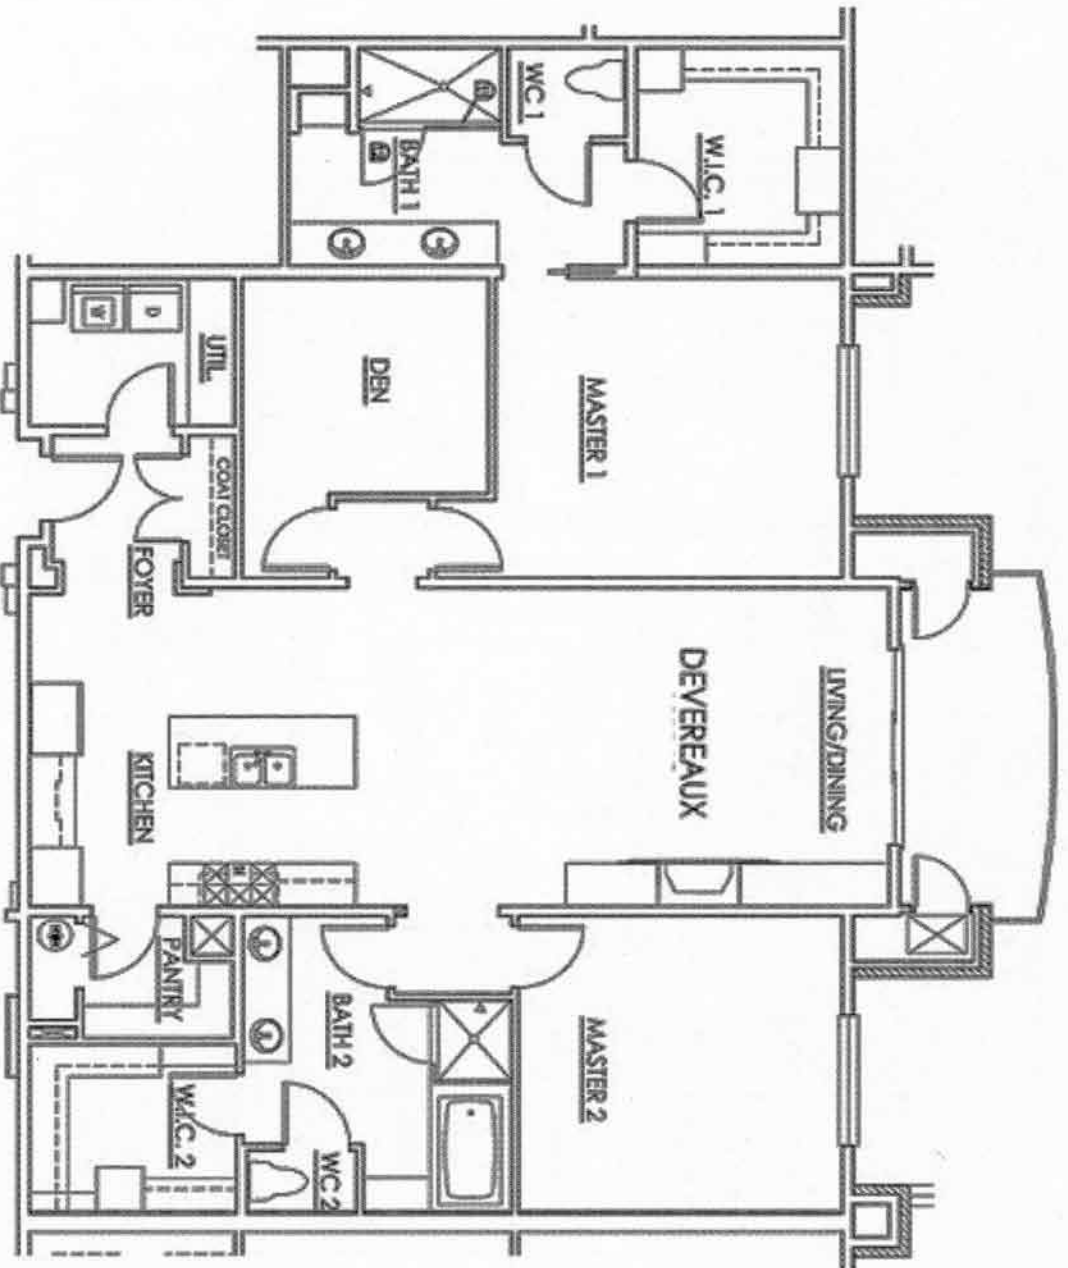

# DEVEREAUX FLOOR PLAN

1865 - 1938 Sq. Ft.  
2 Bedrooms + Den - 2 Baths

*The Devereaux is available  
in the following Units -*

**102, 202, 302, 402.**